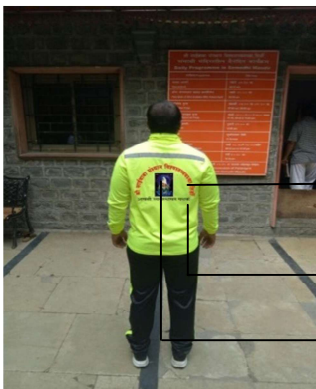

BACK SIDE PHOTO

→ श्री साईबाबा संस्थान विश्वस्तव्यवस्था, शिर्डी

→ आपत्ती व्यवस्थापन पथक